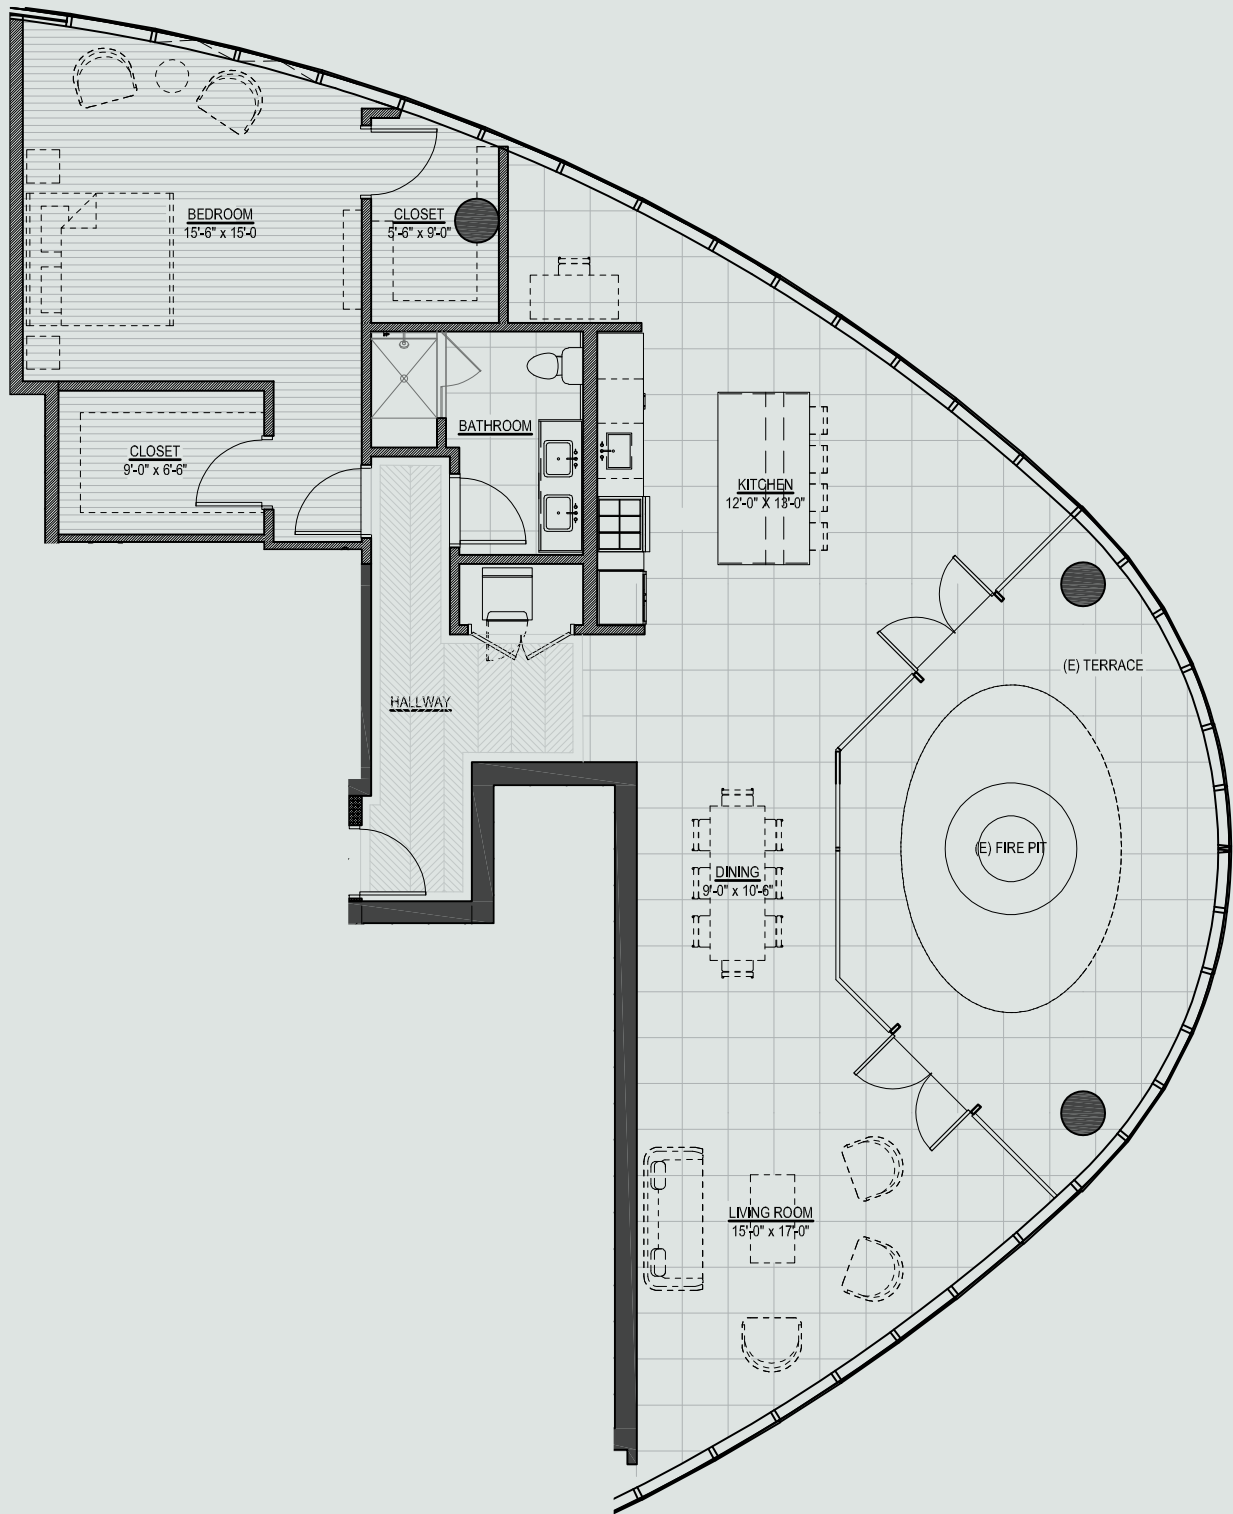

PH01

1 BEDROOM / 1 BATH / 1,381 SQ FT

T H E P A R K E R

T H E P A R K E R

730 W Couch Pl | Chicago, IL 60661
(773) 362-4007 | theparkerchicago.com